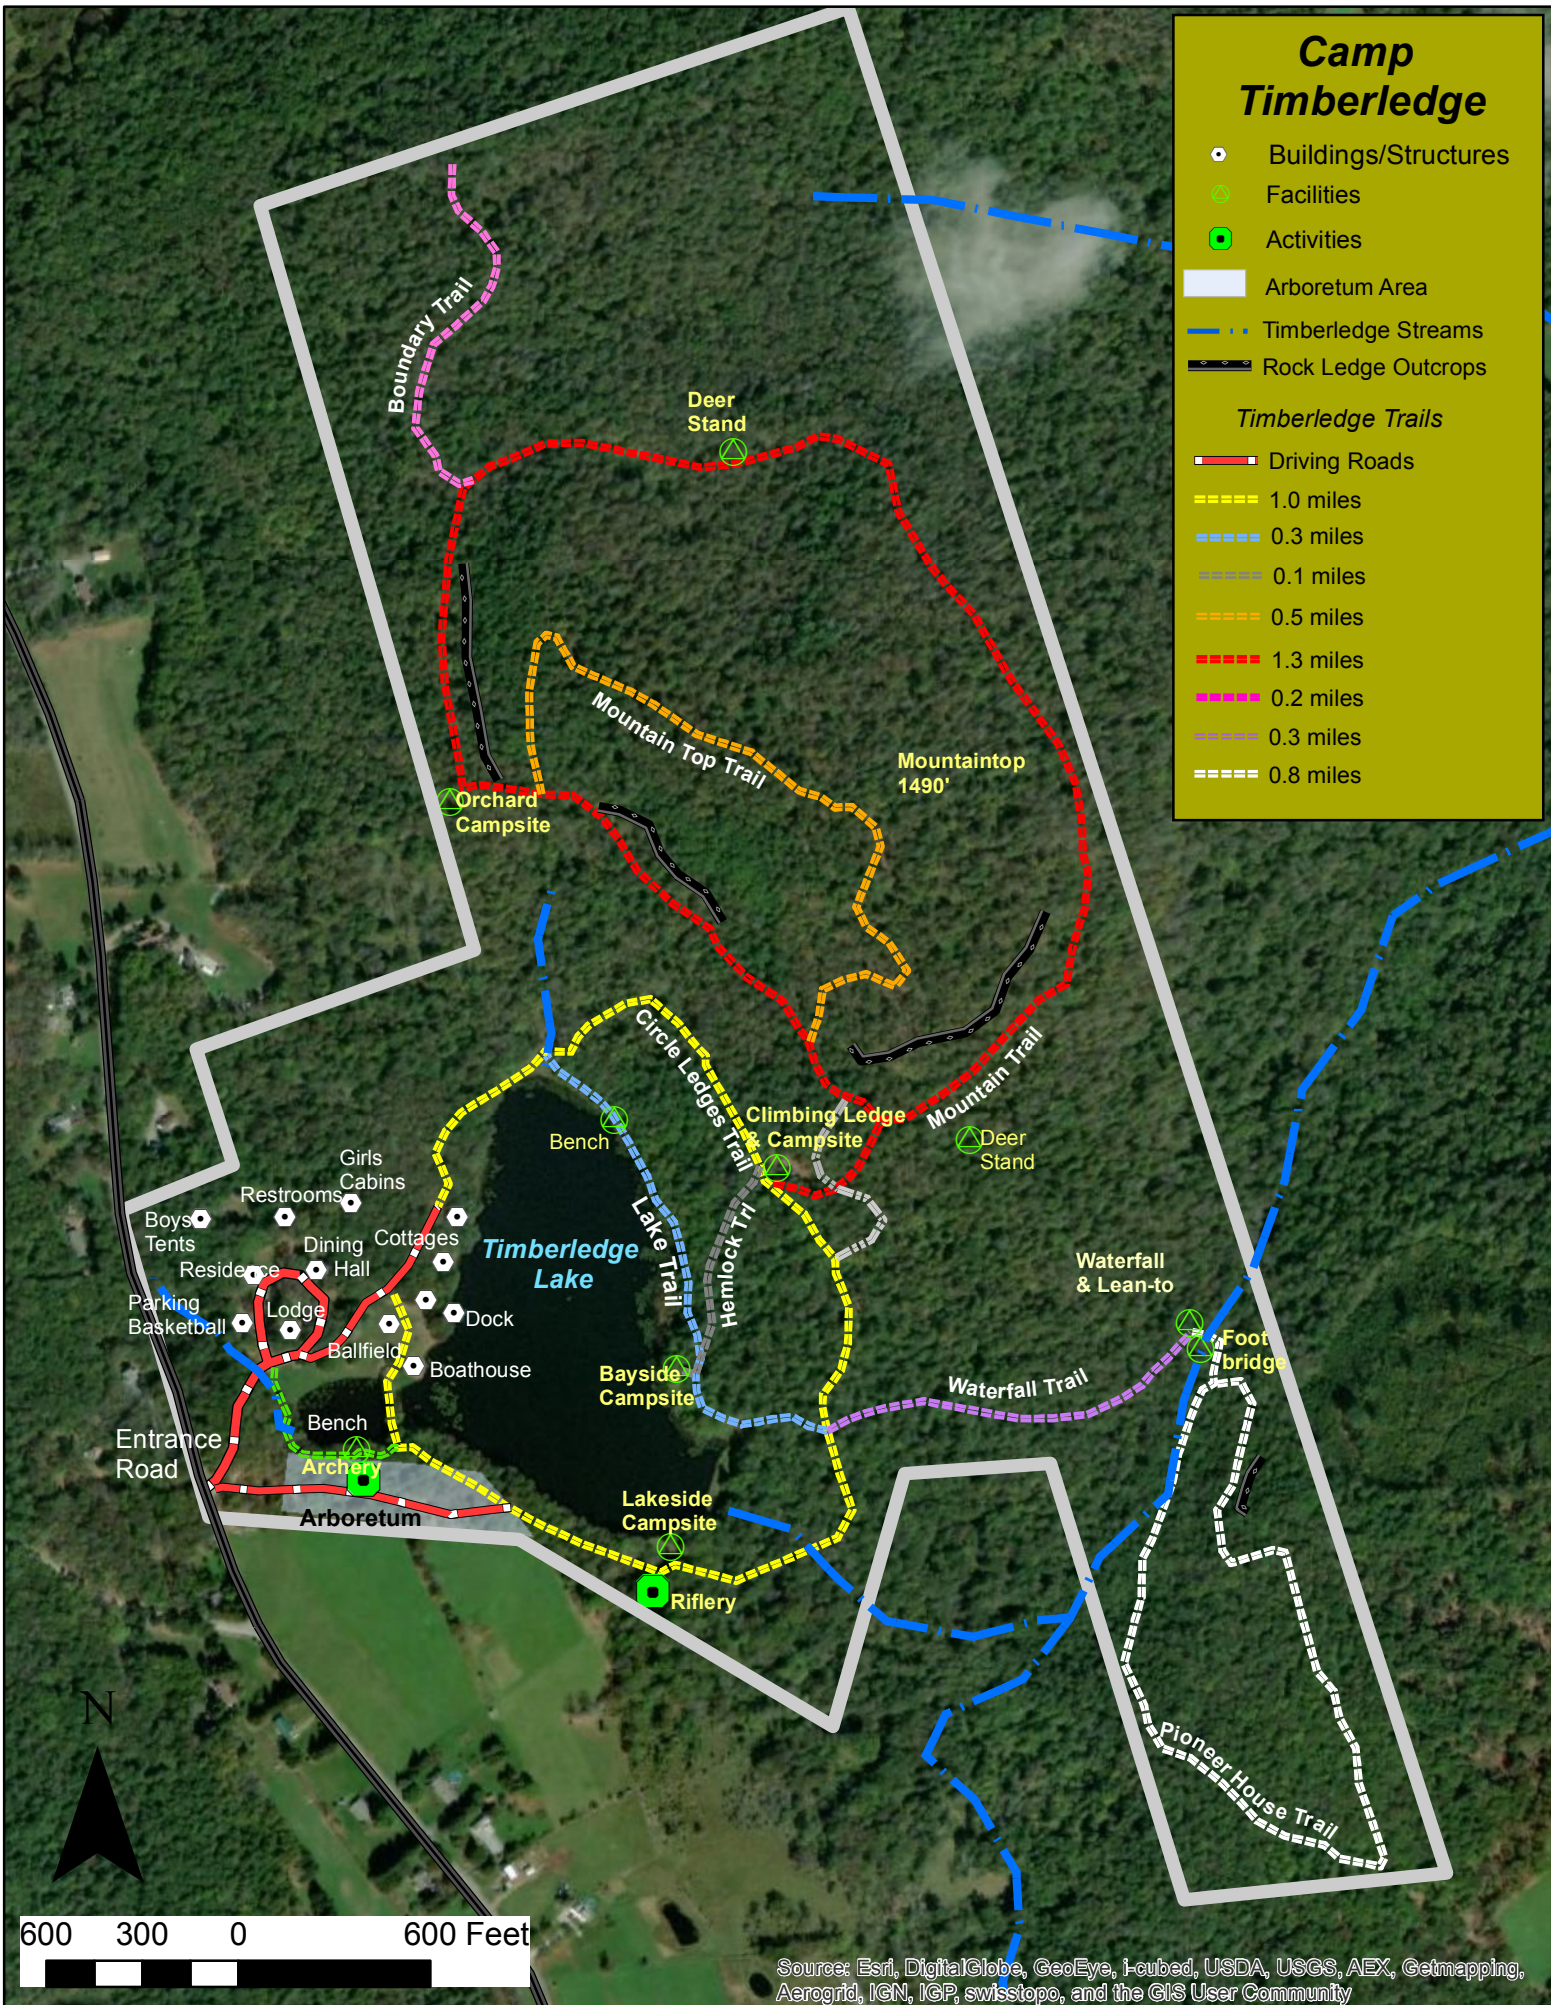

Camp Timberledge

- Buildings/Structures
- Facilities
- Activities

- Arboretum Area
- Timberledge Streams
- Rock Ledge Outcrops

Timberledge Trails

- Driving Roads
- 1.0 miles
- 0.3 miles
- 0.1 miles
- 0.5 miles
- 1.3 miles
- 0.2 miles
- 0.3 miles
- 0.8 miles

Source: Esri, DigitalGlobe, GeoEye, i-cubed, USDA, USGS, AEX, Getmapping, Aerogrid, IGN, IGP, swisstopo, and the GIS User Community