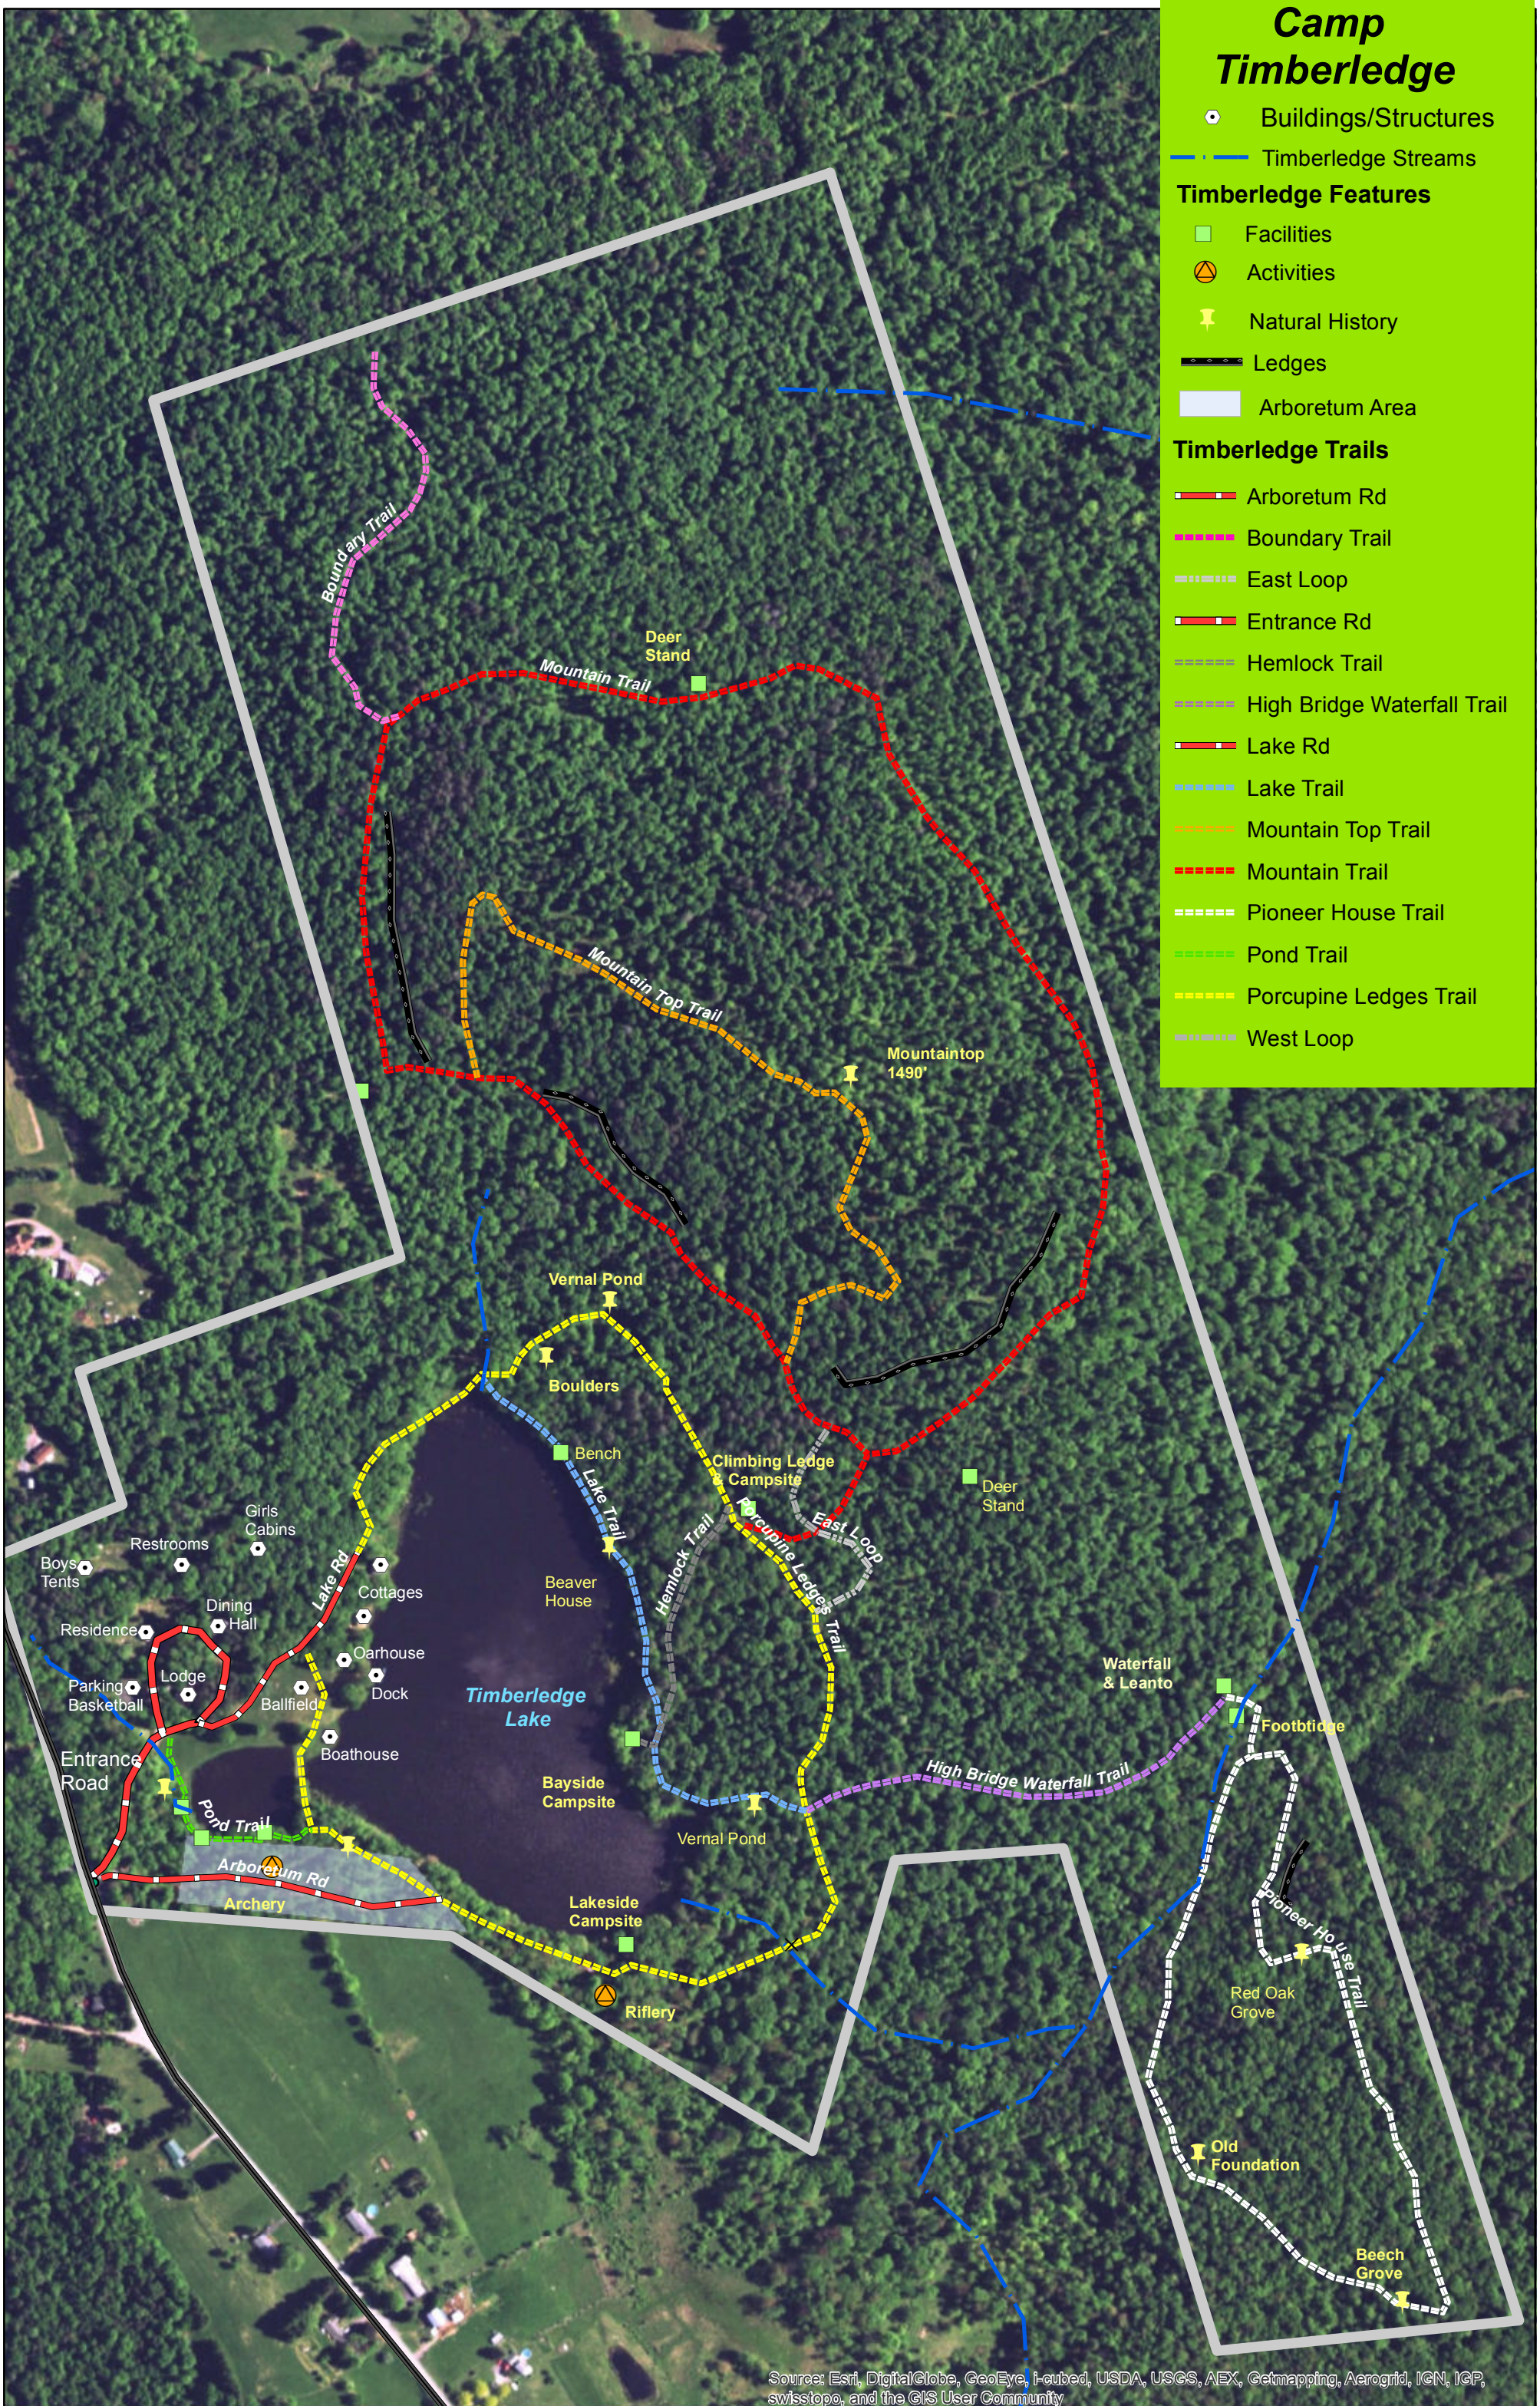

# Camp Timberledge

○ Buildings/Structures

— Timberledge Streams

## Timberledge Features

□ Facilities

⊙ Activities

📌 Natural History

— Ledges

▭ Arboretum Area

## Timberledge Trails

— Arboretum Rd

— Boundary Trail

— East Loop

— Entrance Rd

— Hemlock Trail

— High Bridge Waterfall Trail

— Lake Rd

— Lake Trail

— Mountain Top Trail

— Mountain Trail

— Pioneer House Trail

— Pond Trail

— Porcupine Ledges Trail

— West Loop

Source: Esri, DigitalGlobe, GeoEye, i-cubed, USDA, USGS, AEX, Getmapping, Aerogrid, IGN, IGP, swisstopo, and the GIS User Community