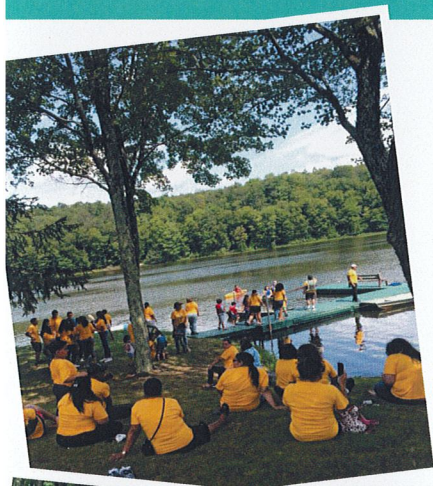

CAMP TIMBERLEDGE

DISCOVER LIFE WITH JESUS, OTHERS, AND CREATION

Camp Timberledge is nestled on 280-acres of woodland and lakes in the Pocono Mountains of northeastern Pennsylvania. It is licensed by the State of Pennsylvania, and is an active member of the Christian Camp and Conference Association.

PURPOSE: The purpose of CTI is to encourage Free Methodist Churches and other Christian churches and groups to have retreats, camps, conferences, and recreational getaways at Camp Timberledge that will promote commitments to Jesus Christ, Christian maturity and service and an understanding and appreciation of God's creation.

TESTIMONIALS: "Last August, a number of members from Bronx El Remanente, Mt Vernon Manantial de Vida, Paterson Renuevo, & Brooklyn Renacer, came together for a retreat at Camp Timberledge. We cried unto the Lord for inner spiritual and emotional healing, especially having tragically lost two young men. God spoke through our camp speaker, Pastor Hector Fernandez, resulting in affirmation of God's will and peace for our souls, ready to return to multiplying Jesus' mission" Pastor Joel Guzman