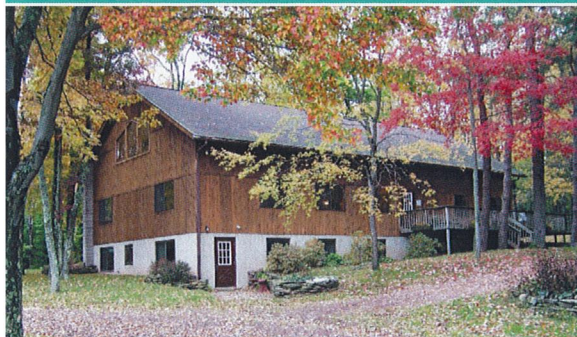

CAMP TIMBERLEDGE

DISCOVER LIFE WITH JESUS, OTHERS, AND CREATION

Camp Timberledge is nestled on 280-acres of woodland and lakes in the Pocono Mountains of northeastern Pennsylvania. It is licensed by the State of Pennsylvania, and is an active member of the Christian Camp and Conference Association.